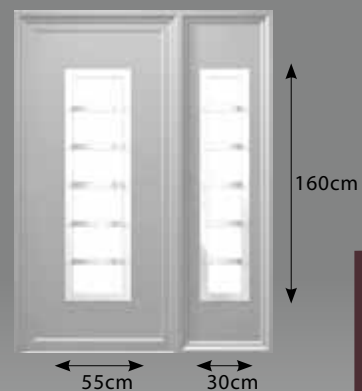

Series 6000