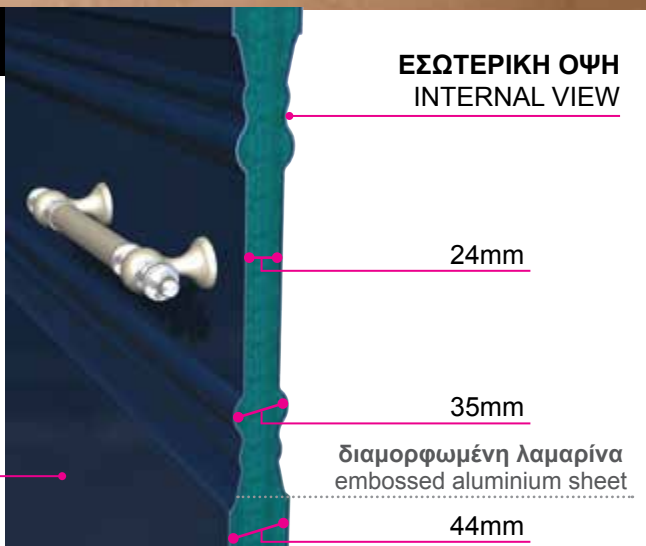

TECHNICAL DATA SERIES 5000 / 7000

ΕΞΩΤΕΡΙΚΗ ΟΨΗ EXTERNAL VIEW